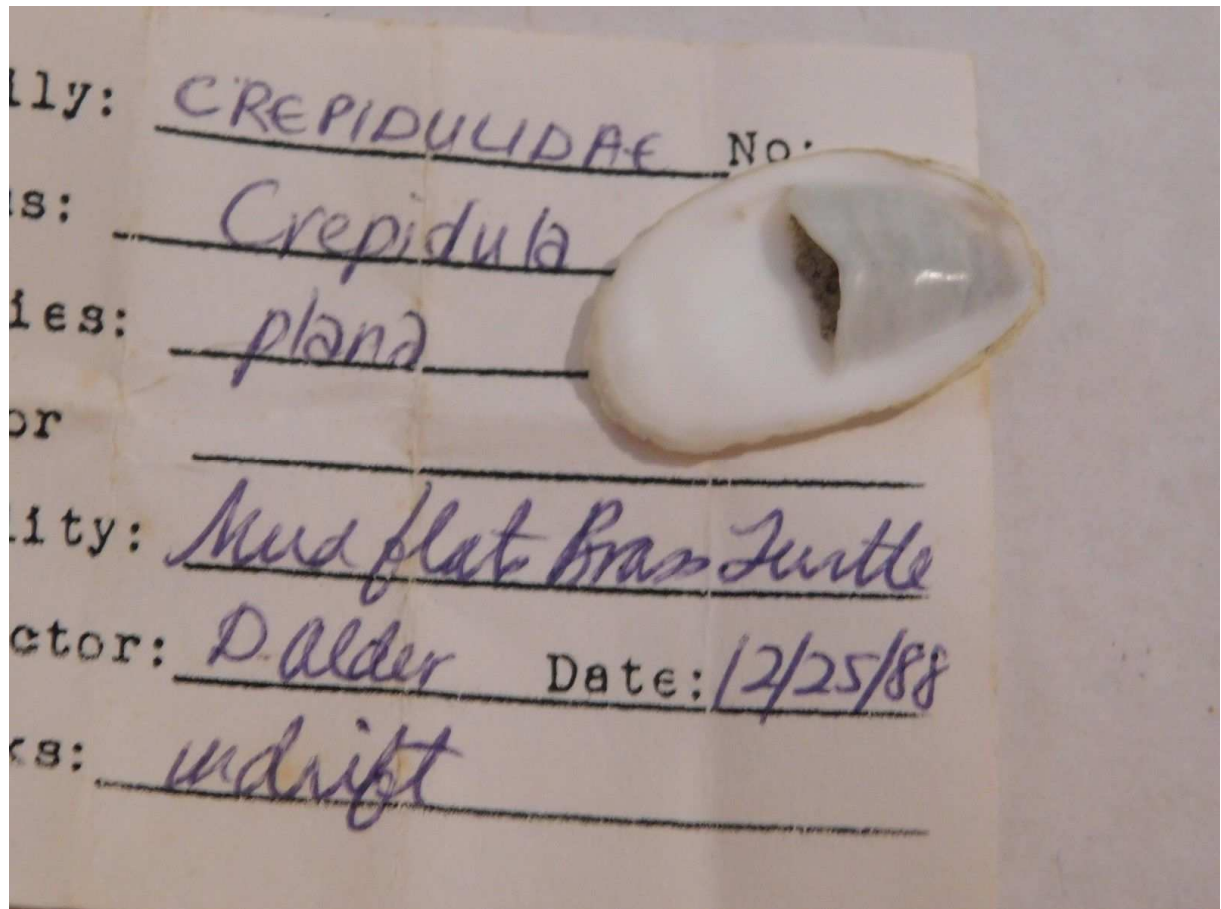

Crepidula plana 26mm

3 \$, may 2017

Family: CREPIDULIDAE No: _____

Genus: Crepidula

Species: plana

Color: _____

Habitat: Mud flat Brass Point

Substrate: D. Alder Date: 12/25/88